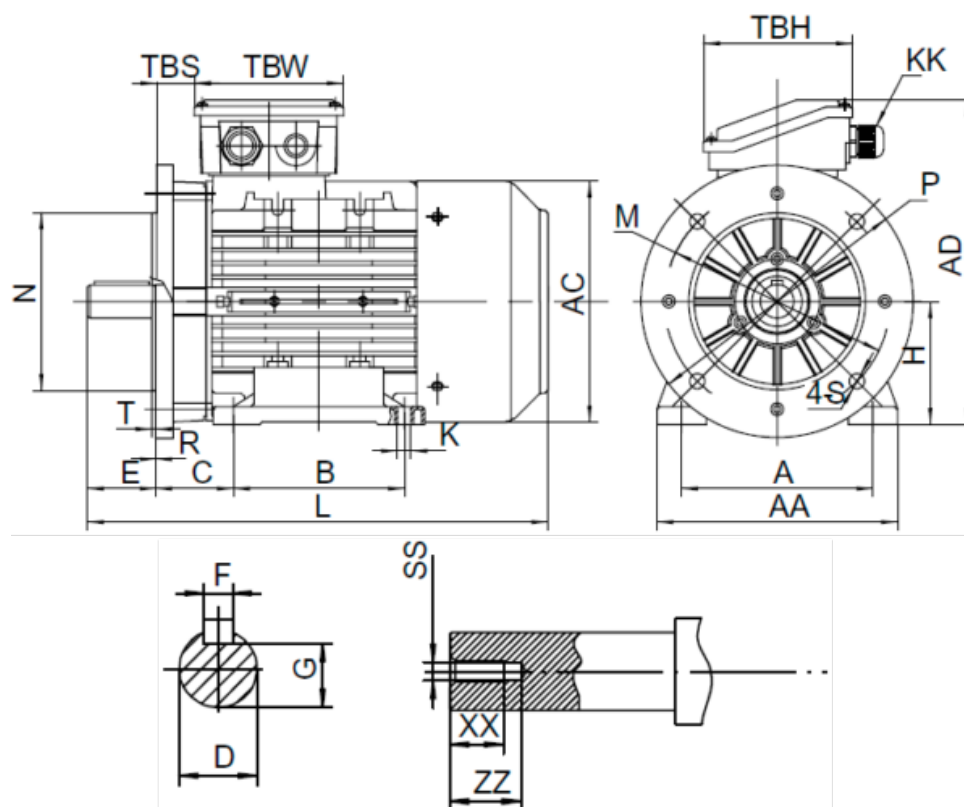

# Data Sheet

Article number: 25160001241740

Description: Kleedrive T2A 631-4 0.12kw 1400 rpm UL/CSA  
3x230/400V 50HZ IP55 B35 PTO

## Measures

A = 100	F = 4	TBW = 98
AA = 124	G = 8.5	XX = 10
AC = Ø122	H = 63	ZZ = 14
AD = 170	HD = 107	
B = 80	L = 215	
C = 40	SS = M4	
D = Ø11	TBH = 98	
E = 23	TBS = 10	